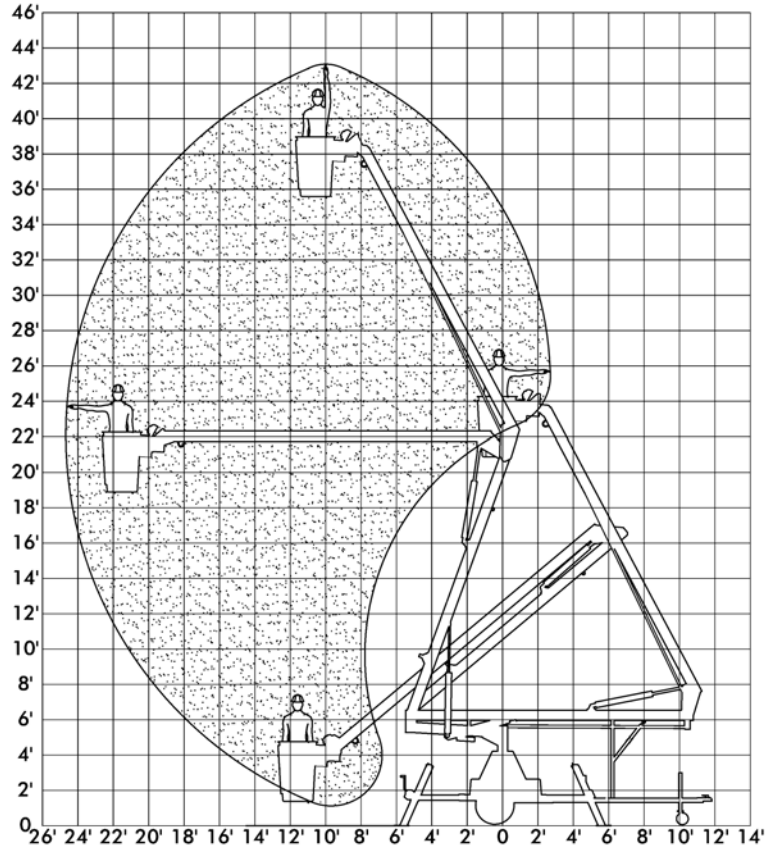

STANDARD FEATURES

- Crank or jack outriggers
- Leveling safety switch
- Trailer frame with 3500 lbs. (1589 kg) single axle
- P205-75R14 radial tires
- 2" (50.8mm) ball coupler with surge brakes
- 6-volt, 275 amp/hr, deep-cycle batteries
- Built-in 30-amp charger with automatic shut-off
- Fiberglass bucket (self-leveling) with body harness and lanyard
- Effective 360° coverage
- Emergency controls at bucket and base
- Removable bucket for crane conversion.